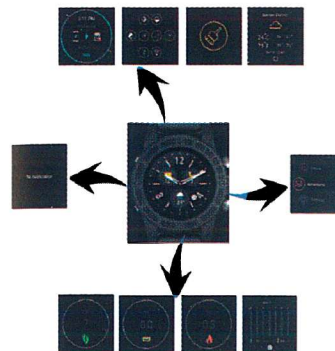

Longpress 10s to restart the watch.

The button on the lower right is sports mode shortcut key.

poweron/off,
lock screen,
bright screen

sports mode
shortcut key

Before Use

Turn on the watch, follow the prompts to download APP for connection and pairing.

Quick Guide

Multiple Dial Options

You can choose multiple dials by long press the screen on the dial homepage or download more dials with internet connection.

Software

Basic softwares such as Address books, Telephone Books, Messages, Settings, Internet, Clock, Calendar, Music, Voice recorder, Files, Weather and so on.

Health Data Track

Heart Rate Monitor

Wear the watch, turn on heart rate monitor function and your real-time heart rate data will be shown.

User Manual

Diverse Sports Mode

The button on the lower right is sports mode shortcut key.