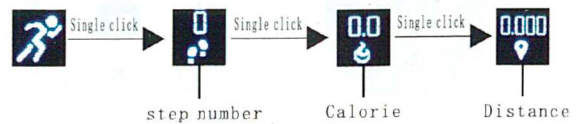

4.1 Finger operation mode:

- * Sliding to the left →
- * Sliding to the right ←
- * Single click (Confirmation function)
- * double-click

4.2 Starting up

Long press the touch screen or charging boot

4.3 Power off

Long press off Icon

4.4 Wake up the screen

Double click on the touch screen to wake up the bright screen

五、Menu function

5.1 Set up

5.2 Find mobile phone

5.3 Stopwatch

5.4 Heart rate

5.5 Sleep

5.6 计步

六、Charge (a battery)

The product is equipped with a magnetic suction type charging seat, charging seat interface when charging the charging port of the charging port magnetic suction, the left side of the screen will be charged at this time will have a charge of the flag, the display is charging, as follows: