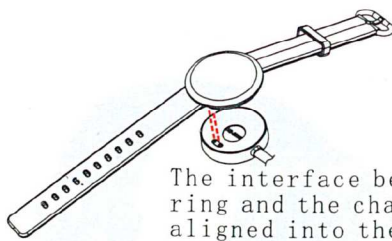

4.1 Finger operation mode:

- * Sliding to the left →
- * Sliding to the right ←
- * Single click (Confirmation function)
- * double-click

4.2 Starting up

Long press the touch screen or charging boot

4.3 Power off

Long press off Icon

4.4 Wake up the screen

Double click on the touch screen to wake up the bright screen

五、Menu function

5.1 Set up

5.2 Find mobile phone

5.3 Stopwatch

5.4 Heart rate

5.5 Sleep

5.6 计步

六、Charge (a battery)

The product is equipped with a magnetic suction type charging seat, charging seat interface when charging the charging port of the charging port magnetic suction, the left side of the screen will be charged at this time will have a charge of the flag, the display is charging, as follows:

The interface between the hand ring and the charging seat is aligned into the interface

七、Two dimensional code scanning portal

Scan two-dimensional code, install IOS、Android "FunDoBracelet" client

八、Frequently asked questions