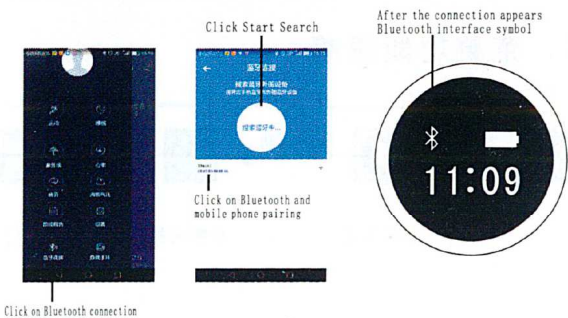

二、Wisebrave introduce

三、APP installation and Bluetooth connection

3.1 Scan QR code or Through the mobile phone application treasure or search "FunDoBracelet" Download And installed on the phone, Figure:

3.2 Login and registration: click Open FunDoBracelet, Figure:

Click on the upper left corner symbol Click login and registration Enter an account or third party

3.3 Bluetooth connection

3.4 Information synchronization display

Mobile phone and bracelet Bluetooth connection and pairing is complete, the bracelet can correctly receive the information For example, open the QQ message notification, as shown in figure, When the QQ receives the information such as: "having a meeting, When the QQ receives the information such as: "having a meeting, Hand ring will show, as shown in figure:Shows the contents of the maximum 60 bytes, To view the content by sliding left and right, Double click on the screen quickly exit.

5.5 Sleep

5.6 计步

六、Charge (a battery)

The product is equipped with a magnetic suction type charging seat, charging seat interface when charging the charging port of the charging port magnetic suction, the left side of the screen will be charged at this time will have a charge of the flag, the display is charging, as follows: