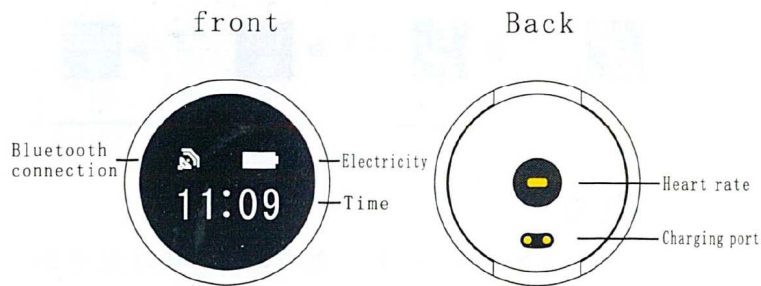

二、Wisebrave introduce